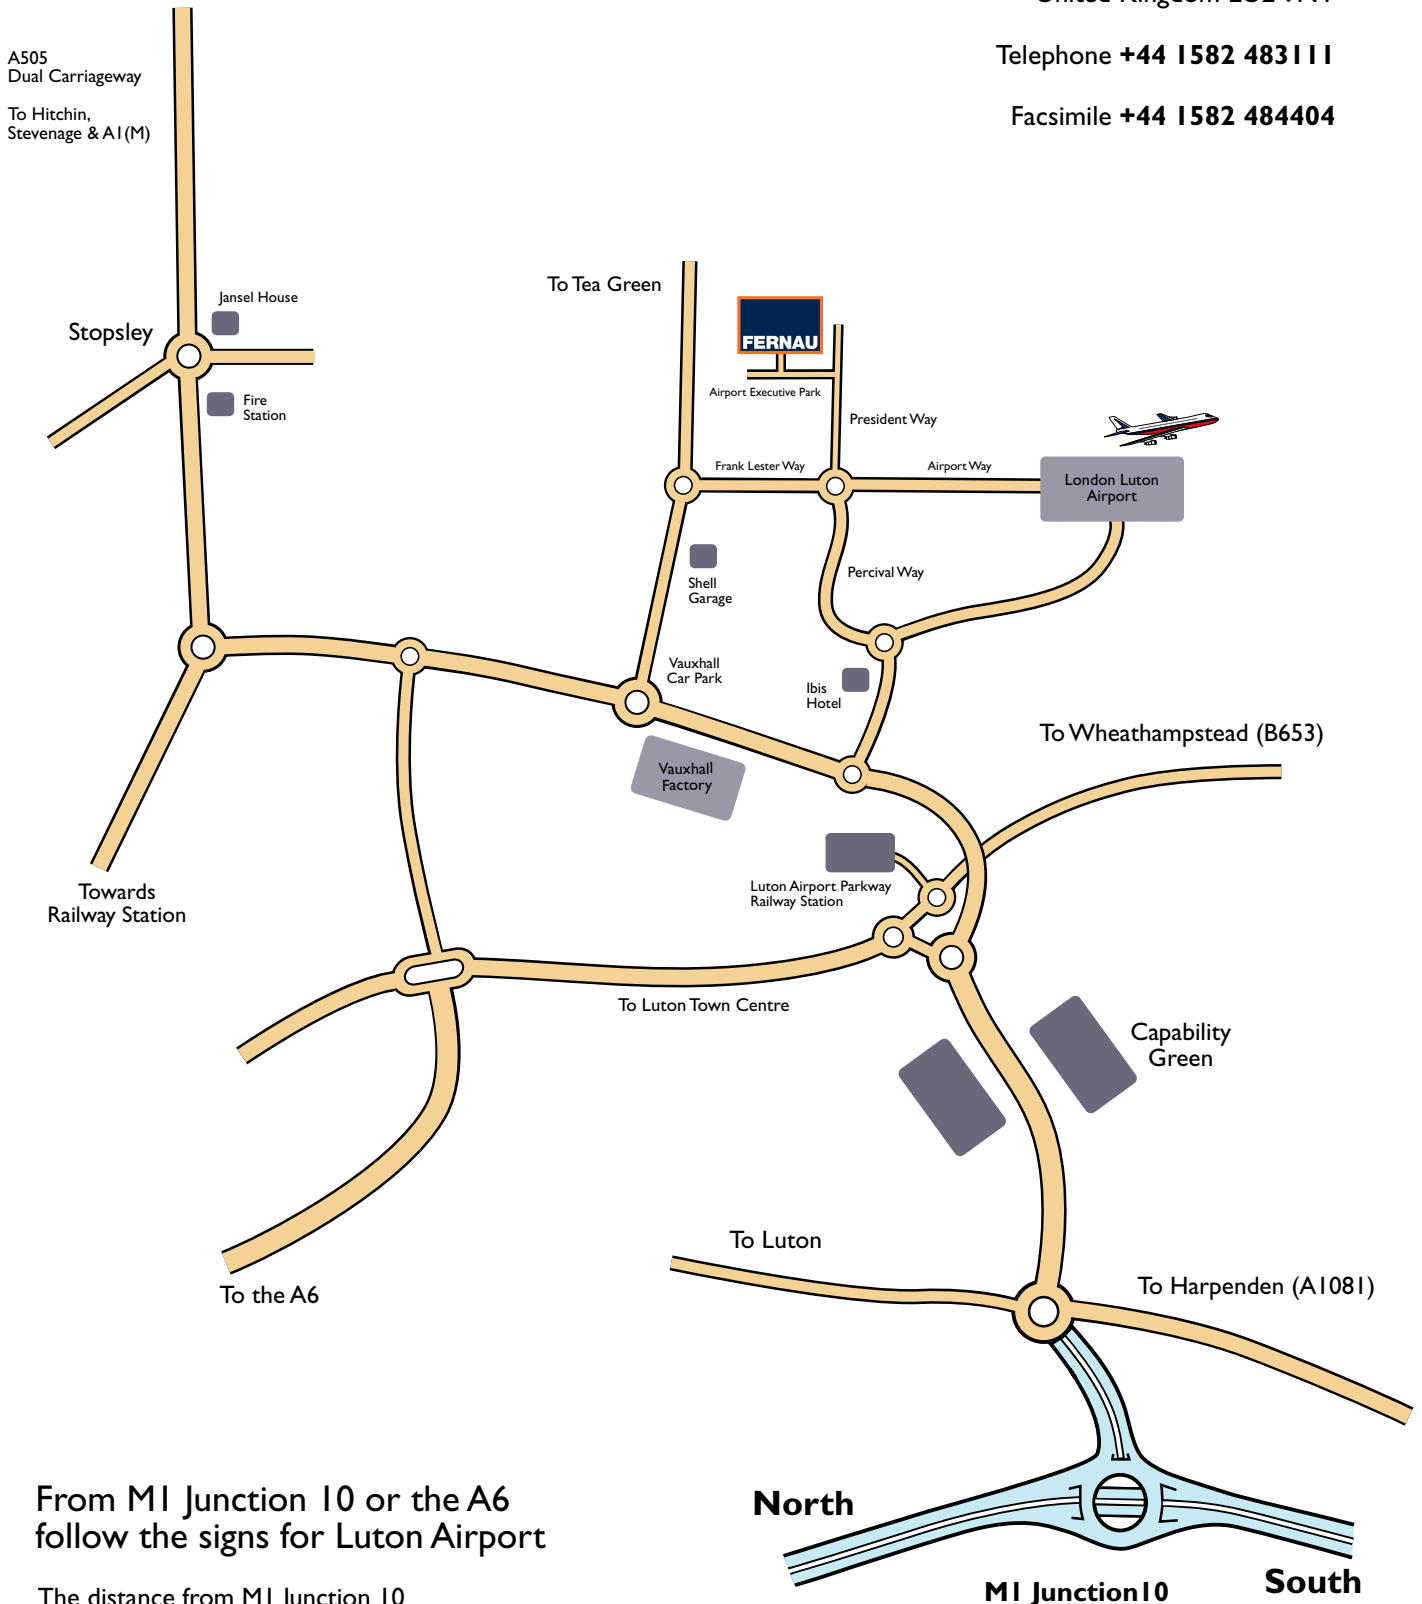

Fernau Avionics Limited

Airport Executive Park

President Way

Luton Bedfordshire

United Kingdom LU2 9NY

Telephone **+44 1582 483111**

Facsimile **+44 1582 484404**

From M1 Junction 10 or the A6 follow the signs for Luton Airport

The distance from M1 Junction 10 to Fernau Avionics is approximately 3.5 miles